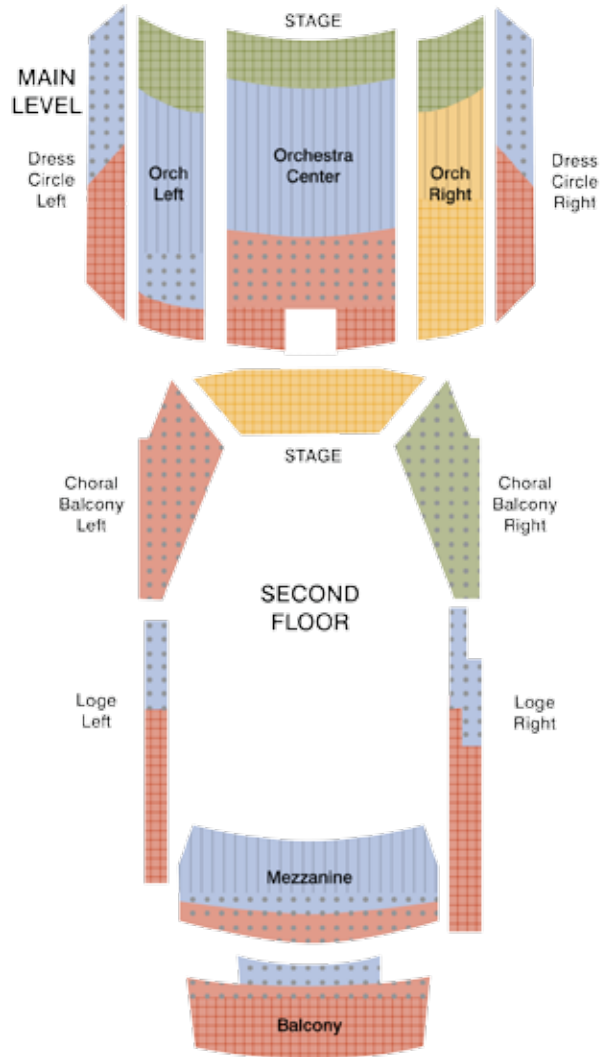

UAB's Alys Stephens Center Jemison Concert Hall

Evening Masterworks & Special Performances

Coffee Concert Seating

Samford University's Wright Center

Red Diamond SuperPOPS!
Samford University's Wright Center