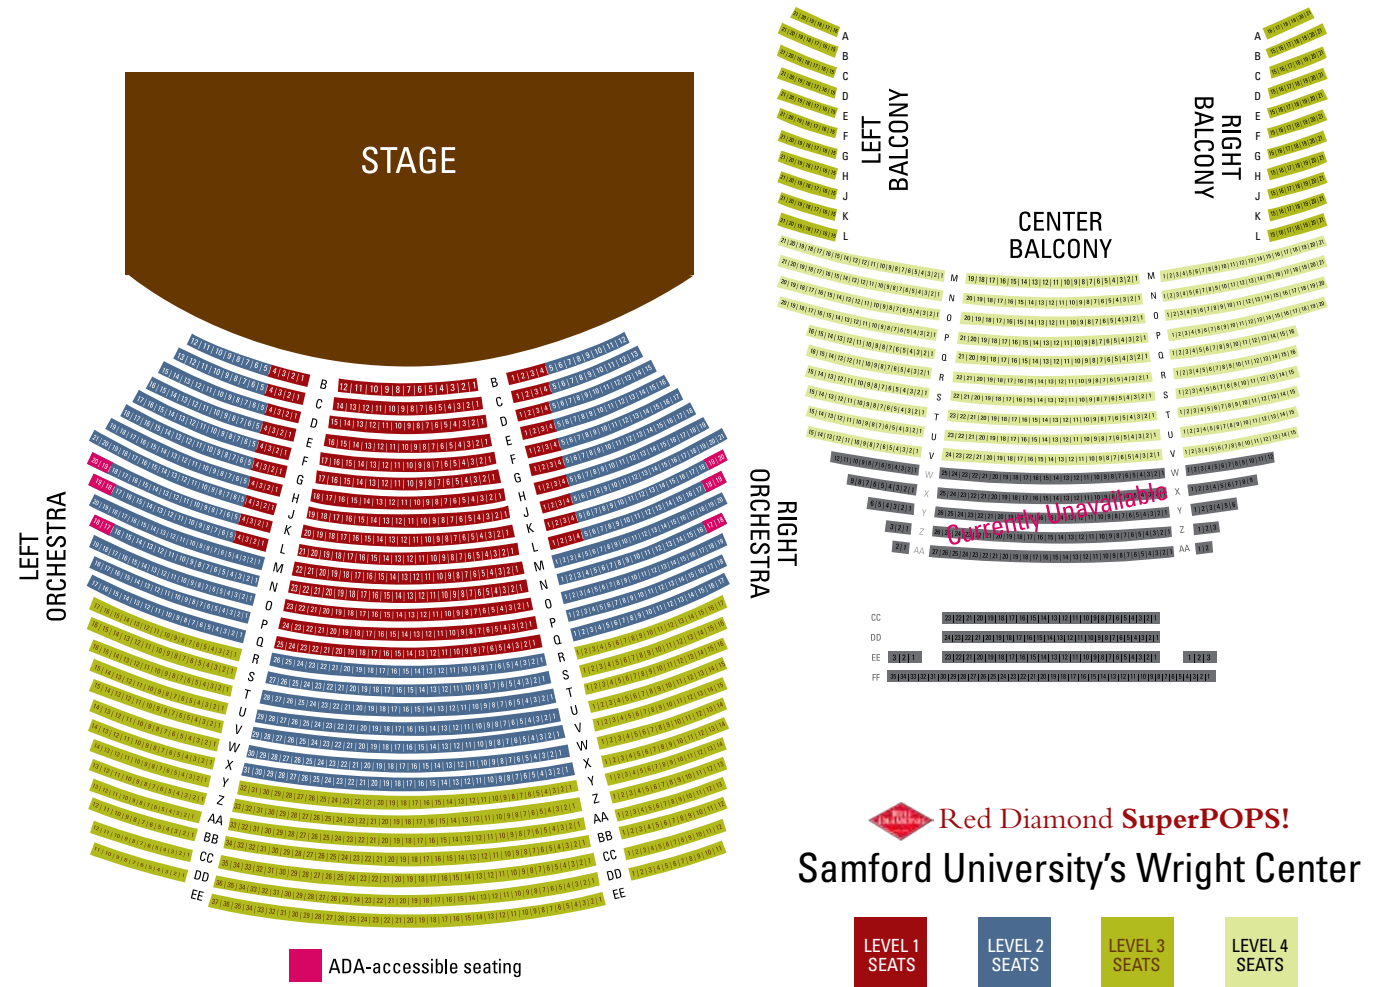

UAB's Alys Stephens Center Jemison Concert Hall

Evening Masterworks & Special Performances

Coffee Concert Seating

Samford University's Wright Center

Red Diamond SuperPOPS!
Samford University's Wright Center