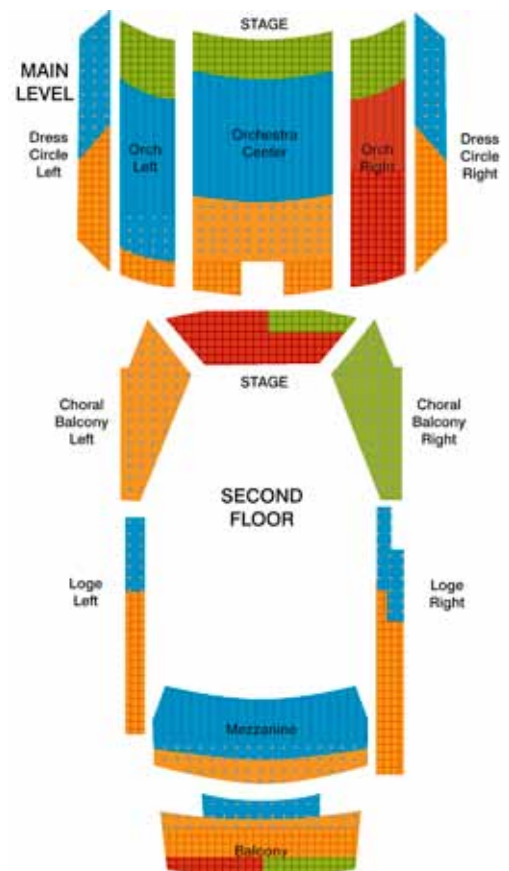

SUBSCRIPTION PACKAGES AND DETAILS

	MASTERWORKS FRIDAY 2 FREE CONCERTS!		MASTERWORKS SATURDAY 2 FREE CONCERTS!		APPLAUSE FRIDAY 1 FREE CONCERT!		BRAVO FRIDAY 1 FREE CONCERT!		APPLAUSE SATURDAY 1 FREE CONCERT!		BRAVO SATURDAY 1 FREE CONCERT!		COFFEE CONCERTS* 1 FREE CONCERT!	
Susanna Phillips Sings Barber	SEP 14	SEP 15	SEP 14		SEP 15							SEP 14		
Tchaikovsky's Fifth Symphony	OCT 5	OCT 6			OCT 5					OCT 6		OCT 5		
Fliter Plays Mendelssohn	OCT 26	OCT 27	OCT 26		OCT 27									
Brown Plays Bach	FREE!	FREE!	FREE!		FREE!									
	NOV 16	NOV 17	NOV 16		NOV 17									
Bartok, Mozart & Dvořák	NOV 30	DEC 1			NOV 30					DEC 1				
Mendelssohn's Violin Concerto	JAN 4	JAN 5			JAN 4					JAN 5		JAN 4		
Tchaikovsky & Shostakovich	FEB 1	FEB 2	FEB 1		FEB 2									
Brown Conducts Sibelius	FREE!	FREE!			FREE!				FREE!	FREE!	FREE!	FREE!		
	FEB 22	FEB 23	FEB 22		FEB 23					FEB 22		FEB 22		
Dvořák's Cello Concerto	APR 5	APR 6	APR 5		APR 6							APR 5		
Brahms: A German Requiem	APR 26	APR 27			APR 26					APR 27				
Mozart & Haydn	MAY 10	MAY 11	MAY 10		MAY 11							MAY 10		
Rhapsody on a Theme of Paganini	MAY 31	JUN 1			MAY 31					JUN 1				

CALL 205.975.2787

or

visit **UAB's Alys Stephens Ticketing Center**

at 1200 10th Ave. South
Birmingham AL, 35294

Single tickets for these performances will be available starting in August 2012.

PRICES AND SEATING

2012-2013 Regions Masterworks Series

Alys Stephens Center		Level 1	Level 2	Level 3	Level 4
BEST DEAL	PLATINUM 20 concerts 5 concerts + Grieg FREE!	$979.00	$671.00	$463.00	$328.00
BEST DEAL	MASTERWORKS 12 concerts 2 concerts + Grieg FREE!	$696.00	$468.00	$327.00	$186.00
	APPLAUSE 6 Concerts 1 concert + Grieg FREE!	$396.00	$270.00	$195.00	$114.00
	BRAVO 6 Concerts 1 concert + Grieg FREE!	$396.00	$270.00	$195.00	$114.00
	COFFEE CONCERTS 6 Concerts 1 concert + Grieg FREE!	$156.00	$114.00	$81.00	

Prices include ASC ticketing and facility restoration fees.
An $8 per order subscription processing fee will be added at checkout.